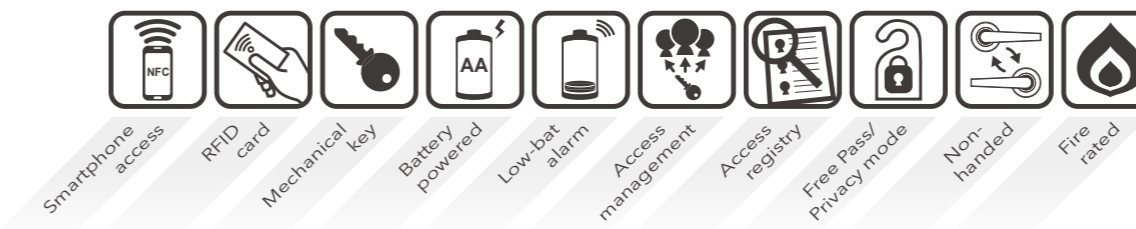

Emergency Exit Door Hardware

1000 Series Exit Devices ANSI Grade 1

- 1100/F1100 Rim Exit Devices
- 1200/F1200 Surface Vertical Rod Devices
- 1300/F1300 Concealed Vertical Rod Devices
- 1400/F1400 Mortise Lock Exit Devices
- 1500/F1500 Three-Point Latching Devices

2000 Series Narrow Head Exit Devices ANSI Grade 1

- 2100/F2100 Rim Exit Devices
- 2200/F2200 Surface Vertical Rod Devices
- 2300/F2300 Concealed Vertical Rod Devices
- 2500/F2500 Three-Point Latching Devices

FB Series Flush Bolts ANSI Grade 1

- 9510 Automatic Flush Bolts
- 9520 Self-Latching Flush Bolts
- 9530 Pivot Lever Flush Bolts
- 95410 Slider Snib Flush Bolts

Access Control Solutions

i Series ANSI Grade 1

- iLF Cylindrical
- iM Mortise
- i300 Trim

NFC

Security and convenience within your reach

The **i** Series Standalone Access Control Solutions combine the advanced technology of Radio Frequency Identification (RFID) with I-TEK's manufacturing expertise and experience, bringing forth a new series of high-quality products that reflects the modern lifestyle. Collocate to use with choices of I-TEK's highly performed lock series, you will be comfortable to know that you have the right product in place to meet your security needs.

With Klacci's APPKEY mobile app, turn your smartphone into a digital key for your door lock. Using the near field communication technology (NFC), easily manage access authorization, define access time and keep track of the entry log. Say goodbye to your keys and welcome the new convenient way.