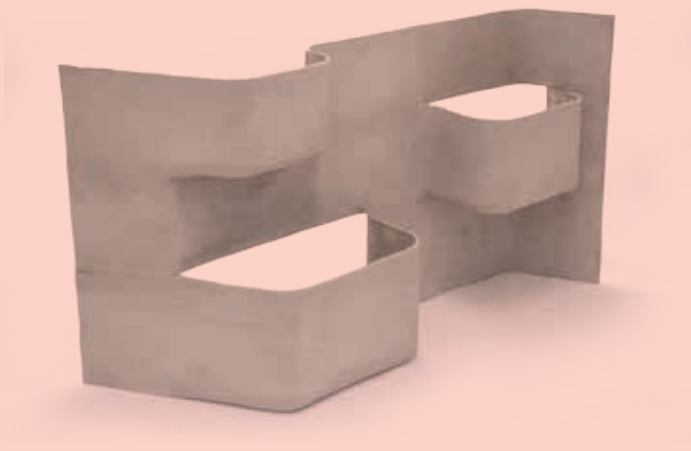

SWAVE screening and
space creating element
Design: Fabian Müller

“For me, the enthusiasm and motivation of the Swisspearl employees was an extremely positive surprise. It was also fascinating to see that Swisspearl is not an industrial product that emerges from a machine as a finished article, but rather a crafted material, which is shaped and processed by hand.”

SANDro sandbox table
Design: Hanspeter Edelmann

A sandbox as a table, which is space saving and thus suitable for a balcony.

DIE BANK

Swiss industrial design at its finest. With carefully conceived concepts the designer broke through conventional thought patterns and surprises with new interpretations possessed of charm and style.