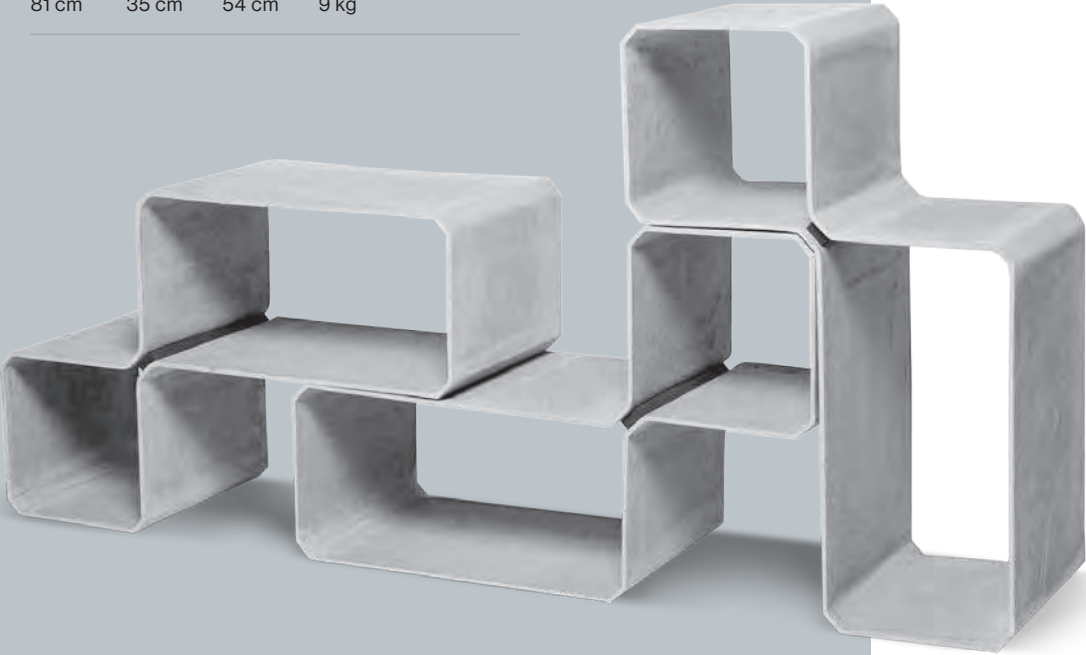

Dimensions per element

Length	Width	Height	Weight
81 cm	35 cm	54 cm	9 kg

Tetris

HOCUSPOCUS

Appears to be magic, but is actually Swisspearl. Tough and hard wearing, as a side table or a delightful shelf. Also suitable for use outdoors and in color personifies unsurpassed visionary thinking.